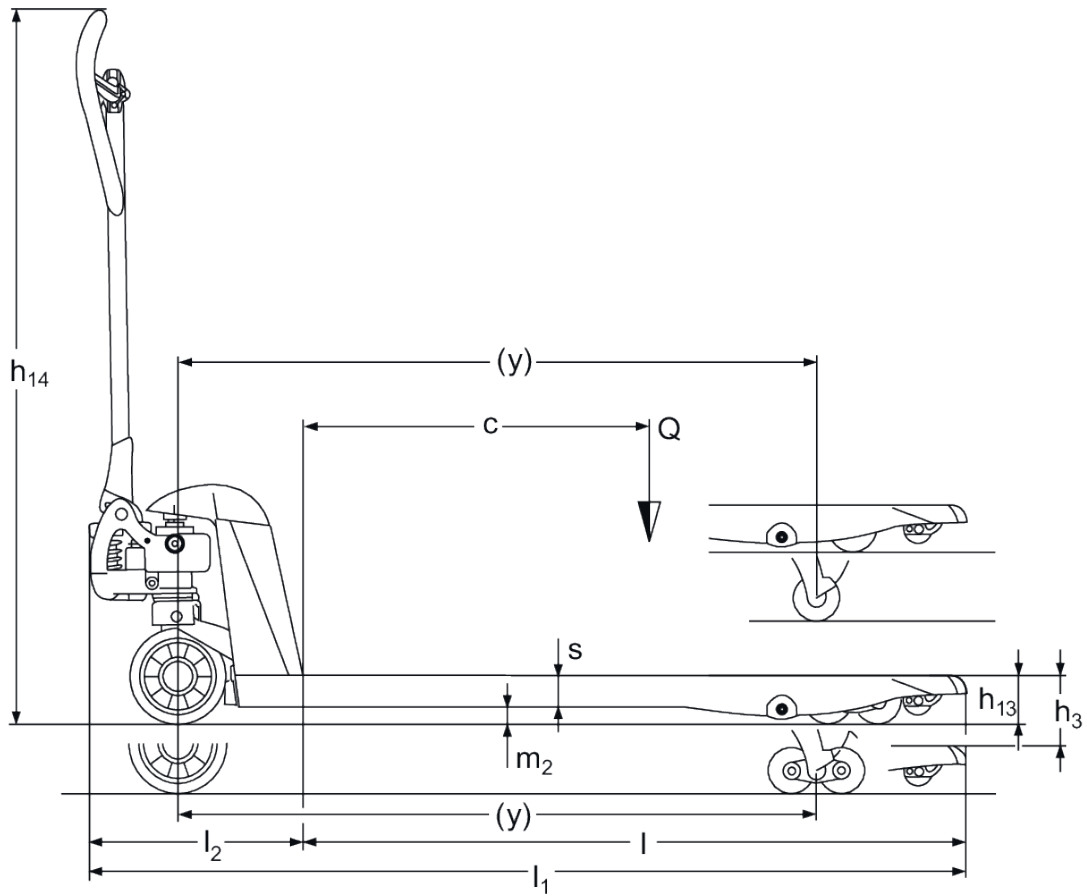

## **Hand pallet truck with flat forks** **AM 15l**

**Lift height: 120 mm / Load capacity: 1500 kg**

# VDI table

Stand-on: 11/2021

Characteristic	1.1	Manufacturer (abbreviated description)		Jungheinrich				
	1.2	Manufacturer's type designation		<b>AM 15l</b>				
	1.3	Drive		Manual				
	1.4	Operation		Manual				
	1.5	Load capacity/load	Q kg	1500				
	1.6	Load centre distance	c mm	600	500	400	500	600
	1.9	Wheelbase	y mm	1100	900	745	1080	
Weights	2.1	Service weight	kg	74	72	71	61	65
	2.2	Axle load laden front/rear	kg	-			476 / 613	
	2.3	Axle load unladen front/rear	kg	-	60 / 28	-	60 / 28	
Wheels/suspension system	3.1	Tyres		C-BN				
	3.2	Tyre size, front		Ø 170x50				
	3.3	Tyre size, rear		Ø 50x70				
	3.5	Wheels, number front/back (x=driven)		2/4				
	3.6	Tread width, front	b <sub>10</sub> mm	109				
	3.7	Tread width, rear	b <sub>11</sub> mm	370				
	Basic dimensions	4.4	Lift (h <sub>3</sub> )	h <sub>3</sub> mm	120			
4.14		Stand height, elevated	h <sub>12</sub> mm	171				
4.15		Height, lowered	h <sub>13</sub> mm	51				
4.19		Overall length	l <sub>1</sub> mm	1530	1330	1175	1530	
4.20		Length including fork shank	l <sub>2</sub> mm	380				
4.21.1		Overall width	b <sub>1</sub> mm	520			680	
4.22		Fork dimensions	s/ e/l mm	38 x 150 x 1150	38 x 150 x 950	38 x 150 x 795	38 x 150 x 950	38 x 150 x 1150
4.25		Width across forks	b <sub>5</sub> mm	520			680	
4.32		Ground clearance centre of wheelbase	m <sub>2</sub> mm	13				
4.34		Aisle width (pallet 1000x1200 sideways)	A <sub>st</sub> mm	1584				
4.34.1		Aisle width (pallet 800x1200 length)	A <sub>st</sub> mm	1784				
4.35		Turning radius	W <sub>a</sub> mm	1274				
Performance data	5.3	Lowering speed laden/unladen	m/s	0.09 / 0.02				
<p>- This data sheet according to VDI guideline 2198 only states the technical values of the standard truck. Different tyres, other masts, additional equipment etc. may result in different values.</p>								