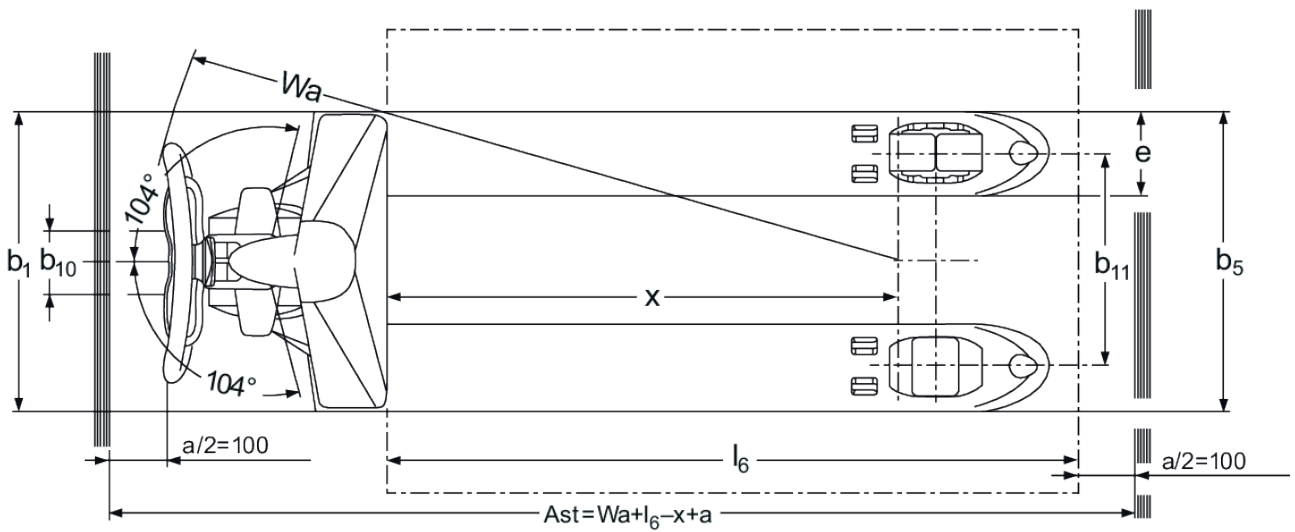

## **Hand pallet truck with flat forks** **AM 15l**

**Lift height: 120 mm / Load capacity: 1500 kg**

# VDI table

Stand-on: 11/2021

Characteristic	1.1	Manufacturer (abbreviated description)		Jungheinrich				
	1.2	Manufacturer's type designation		<b>AM 15l</b>				
	1.3	Drive		Manual				
	1.4	Operation		Manual				
	1.5	Load capacity/load	Q kg	1500				
	1.6	Load centre distance	c mm	600	500	400	500	600
	1.9	Wheelbase	y mm	1100	900	745	1080	
Weights	2.1	Service weight	kg	74	72	71	61	65
	2.2	Axle load laden front/rear	kg	-			476 / 613	
	2.3	Axle load unladen front/rear	kg	-	60 / 28	-	60 / 28	
Wheels/suspension system	3.1	Tyres		C-BN				
	3.2	Tyre size, front		Ø 170x50				
	3.3	Tyre size, rear		Ø 50x70				
	3.5	Wheels, number front/back (x=driven)		2/4				
	3.6	Tread width, front	b <sub>10</sub> mm	109				
	3.7	Tread width, rear	b <sub>11</sub> mm	370				
	Basic dimensions	4.4	Lift (h <sub>3</sub> )	h <sub>3</sub> mm	120			
4.14		Stand height, elevated	h <sub>12</sub> mm	171				
4.15		Height, lowered	h <sub>13</sub> mm	51				
4.19		Overall length	l <sub>1</sub> mm	1530	1330	1175	1530	
4.20		Length including fork shank	l <sub>2</sub> mm	380				
4.21.1		Overall width	b <sub>1</sub> mm	520			680	
4.22		Fork dimensions	s/ e/l mm	38 x 150 x 1150	38 x 150 x 950	38 x 150 x 795	38 x 150 x 950	38 x 150 x 1150
4.25		Width across forks	b <sub>5</sub> mm	520			680	
4.32		Ground clearance centre of wheelbase	m <sub>2</sub> mm	13				
4.34		Aisle width (pallet 1000x1200 sideways)	A <sub>st</sub> mm	1584				
4.34.1		Aisle width (pallet 800x1200 length)	A <sub>st</sub> mm	1784				
4.35		Turning radius	W <sub>a</sub> mm	1274				
Performance data	5.3	Lowering speed laden/unladen	m/s	0.09 / 0.02				
<p>- This data sheet according to VDI guideline 2198 only states the technical values of the standard truck. Different tyres, other masts, additional equipment etc. may result in different values.</p>								