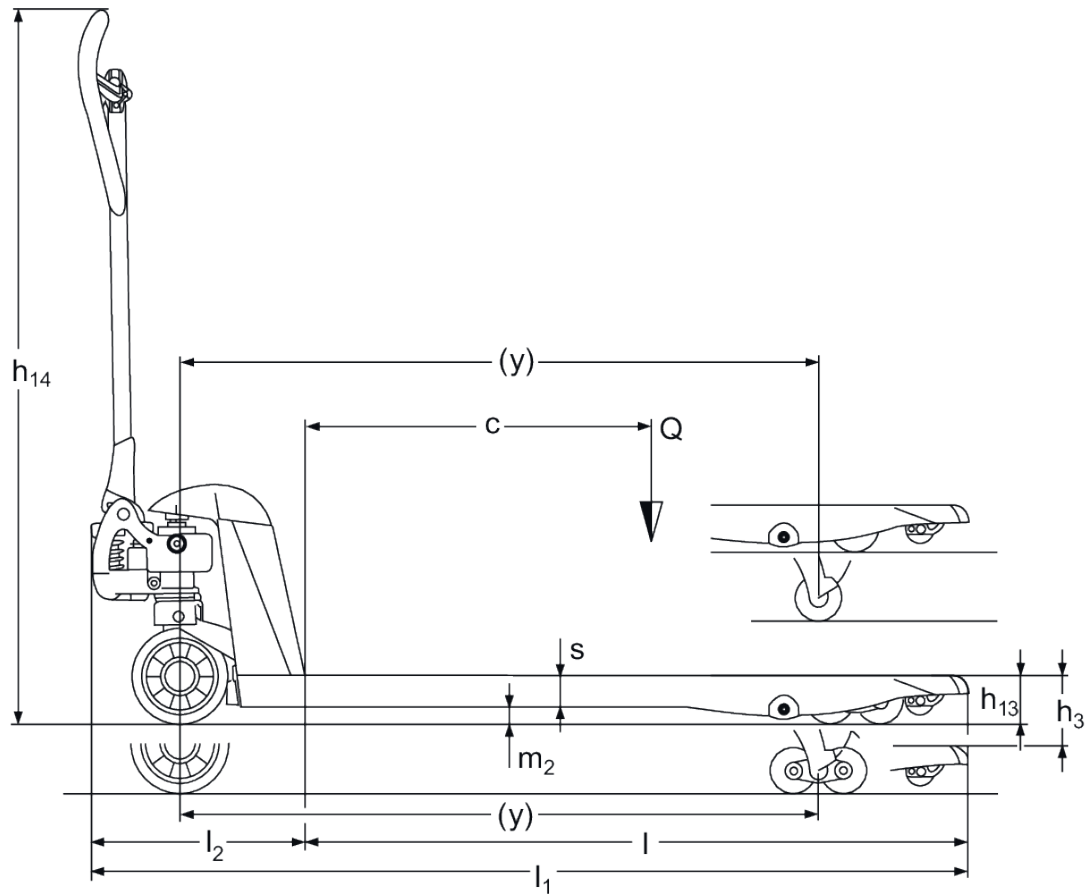

Hand pallet truck

AM 20

Lift height: 85-205 mm / Load capacity: 2000 kg

AM 20

VDI table

Stand-on: 11/2021

Characteristic	1.1	Manufacturer (abbreviated description)		Jungheinrich					
	1.2	Manufacturer's type designation		AM 20					
	1.3	Drive		Manual					
	1.4	Operation		Manual					
	1.5	Load capacity/load	Q kg	2000					
	1.6	Load centre distance	c mm	600					
	1.9	Wheelbase	y mm	1120					
Weights	2.1	Service weight	kg	70	71	70	71	70	71
	2.2	Axle load laden front/rear	kg	549 / 1521					
	2.3	Axle load unladen front/rear	kg	46 / 24					
Wheels/suspension system	3.1	Tyres		C-GV	C-BV	V-GV	V-BV	N-GN	N-BN
	3.2	Tyre size, front		Ø 200 x 50					
	3.3	Tyre size, rear		Ø 82 x 93	Ø 82 x 70	Ø 82 x 93	Ø 82 x 70	Ø 82 x 93	Ø 82 x 70
	3.5	Wheels, number front/back (x=driven)		2/2	2/4	2/2	2/4	2/2	2/4
	3.6	Tread width, front	b ₁₀ mm	130					
	3.7	Tread width, rear	b ₁₁ mm	380					
Basic dimensions	4.4	Lift (h ₃)	h ₃ mm	115					
	4.14	Stand height, elevated	h ₁₂ mm	200					
	4.15	Height, lowered	h ₁₃ mm	85					
	4.19	Overall length	l ₁ mm	1540					
	4.20	Length including fork shank	l ₂ mm	390					
	4.21.1	Overall width	b ₁ mm	540					
	4.22	Fork dimensions	s/ e/l mm	48 x 160 x 1150					
	4.25	Width across forks	b ₅ mm	540					
	4.32	Ground clearance centre of wheelbase	m ₂ mm	37					
	4.34	Aisle width (pallet 1000x1200 sideways)	A _{st} mm	1743					
	4.34.1	Aisle width (pallet 800x1200 length)	A _{st} mm	1793					
4.35	Turning radius	W _a mm	1275						
Performance data	5.3	Lowering speed laden/unladen	m/s	0.1 / 0.06					

- This data sheet according to VDI guideline 2198 only states the technical values of the standard truck. Different tyres, other masts, additional equipment etc. may result in different values.

The German production facilities in
Norderstedt, Moosburg and Landsberg
are certified.