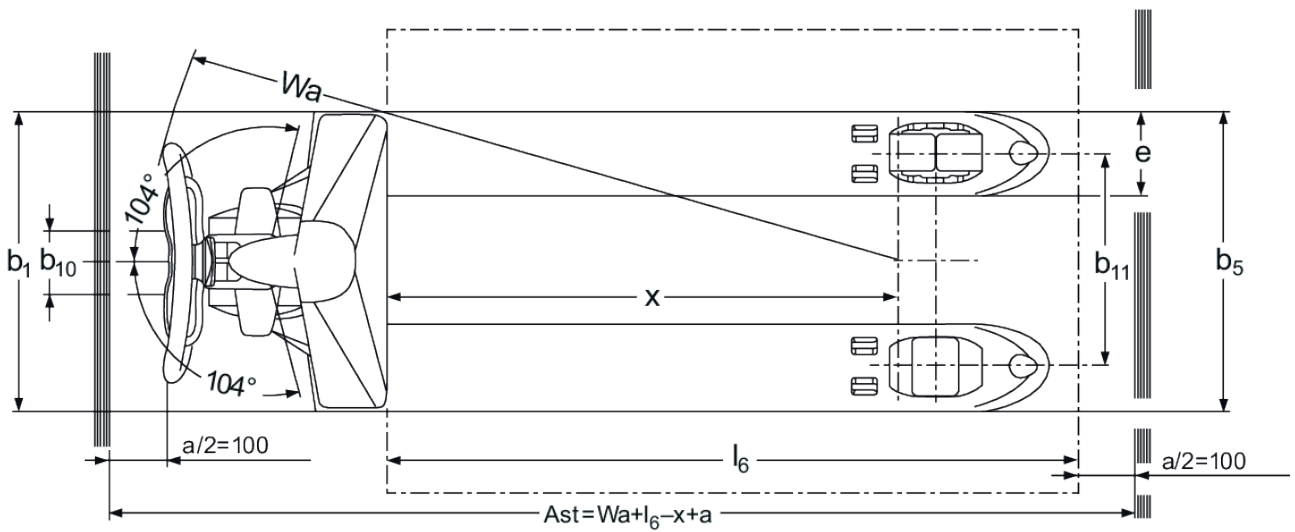

Hand pallet truck

AM 20

Lift height: 85-205 mm / Load capacity: 2000 kg

AM 20

VDI table

Stand-on: 11/2021

Characteristic	1.1	Manufacturer (abbreviated description)		Jungheinrich					
	1.2	Manufacturer's type designation		AM 20					
	1.3	Drive		Manual					
	1.4	Operation		Manual					
	1.5	Load capacity/load	Q kg	2000					
	1.6	Load centre distance	c mm	600					
	1.9	Wheelbase	y mm	1120					
Weights	2.1	Service weight	kg	70	71	70	71	70	71
	2.2	Axle load laden front/rear	kg	549 / 1521					
	2.3	Axle load unladen front/rear	kg	46 / 24					
Wheels/suspension system	3.1	Tyres		C-GV	C-BV	V-GV	V-BV	N-GN	N-BN
	3.2	Tyre size, front		Ø 200 x 50					
	3.3	Tyre size, rear		Ø 82 x 93	Ø 82 x 70	Ø 82 x 93	Ø 82 x 70	Ø 82 x 93	Ø 82 x 70
	3.5	Wheels, number front/back (x=driven)		2/2	2/4	2/2	2/4	2/2	2/4
	3.6	Tread width, front	b ₁₀ mm	130					
	3.7	Tread width, rear	b ₁₁ mm	380					
Basic dimensions	4.4	Lift (h ₃)	h ₃ mm	115					
	4.14	Stand height, elevated	h ₁₂ mm	200					
	4.15	Height, lowered	h ₁₃ mm	85					
	4.19	Overall length	l ₁ mm	1540					
	4.20	Length including fork shank	l ₂ mm	390					
	4.21.1	Overall width	b ₁ mm	540					
	4.22	Fork dimensions	s/ e/l mm	48 x 160 x 1150					
	4.25	Width across forks	b ₅ mm	540					
	4.32	Ground clearance centre of wheelbase	m ₂ mm	37					
	4.34	Aisle width (pallet 1000x1200 sideways)	A _{st} mm	1743					
	4.34.1	Aisle width (pallet 800x1200 length)	A _{st} mm	1793					
4.35	Turning radius	W _a mm	1275						
Performance data	5.3	Lowering speed laden/unladen	m/s	0.1 / 0.06					

- This data sheet according to VDI guideline 2198 only states the technical values of the standard truck. Different tyres, other masts, additional equipment etc. may result in different values.

The German production facilities in
Norderstedt, Moosburg and Landsberg
are certified.