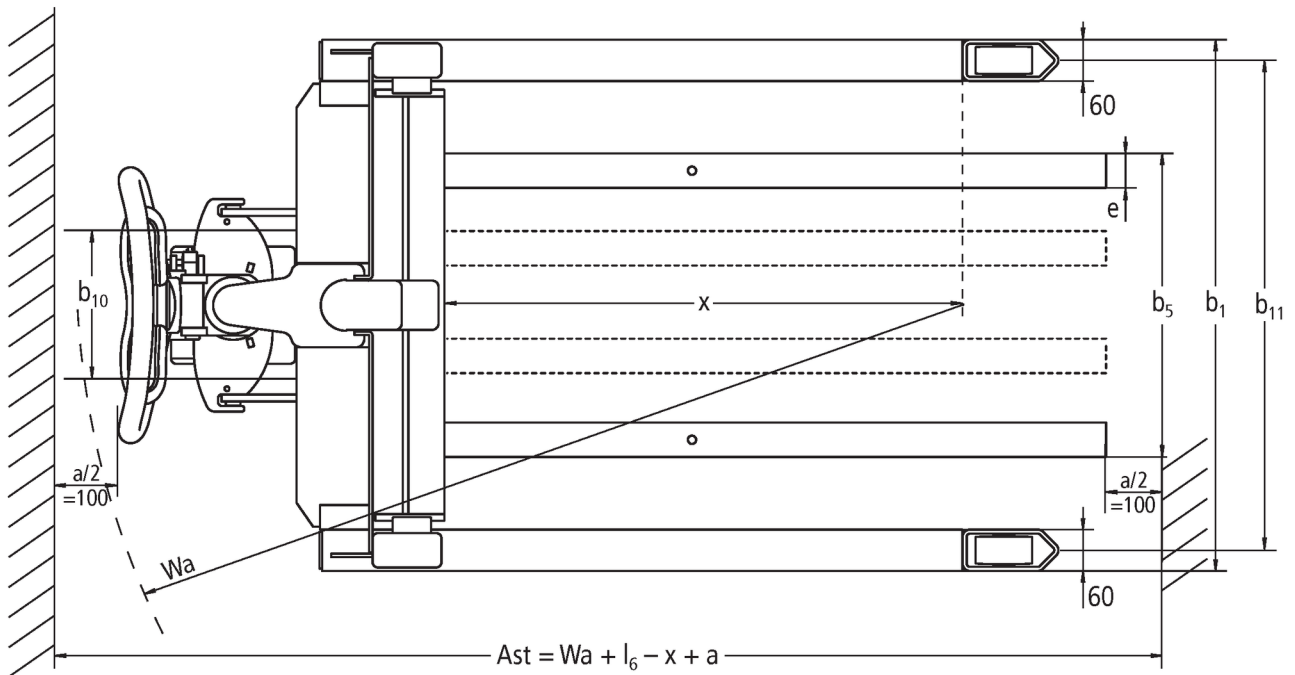

## AM V05

Lift height: 390 mm / Load capacity: 500 kg

**JUNGHEINRICH**

# VDI table

Stand-on: 11/2021

Characteristic	1.1	Manufacturer (abbreviated description)		Jungheinrich	
	1.2	Manufacturer's type designation		<b>AM V05</b>	
	1.3	Drive		Manual	
	1.4	Operation		Manual	
	1.5	Load capacity/load	Q	kg	500
	1.6	Load centre distance	c	mm	400
	1.9	Wheelbase	y	mm	1120
Weights	2.1	Service weight		kg	155
	2.2	Axle load laden front/rear		kg	320 / 325
	2.3	Axle load unladen front/rear		kg	101 / 54
Wheels/suspension system	3.1	Tyres			C-GN
	3.2	Tyre size, front			Ø 180 x 50
	3.3	Tyre size, rear			Ø 82 x 40
	3.5	Wheels, number front/back (x=driven)			2/2
	3.6	Tread width, front	b <sub>10</sub>	mm	122
	3.7	Tread width, rear	b <sub>11</sub>	mm	700
Basic dimensions	4.4	Lift (h <sub>3</sub> )	h <sub>3</sub>	mm	390
	4.15	Height, lowered	h <sub>13</sub>	mm	85
	4.19	Overall length	l <sub>1</sub>	mm	1405
	4.20	Length including fork shank	l <sub>2</sub>	mm	450
	4.21.1	Overall width	b <sub>1</sub>	mm	760
	4.22	Fork dimensions	s/e/l	mm	50 x 50 x 955
	4.25	Width across forks	b <sub>5</sub>	mm	140
	4.26	Width between support arms/loading areas	b <sub>4</sub>	mm	640
	4.32	Ground clearance centre of wheelbase	m <sub>2</sub>	mm	30
	4.34	Aisle width (pallet 1000x1200 sideways)	A <sub>st</sub>	mm	1805
	4.34.1	Aisle width (pallet 800x1200 length)	A <sub>st</sub>	mm	2005
	4.35	Turning radius	W <sub>a</sub>	mm	1425
Performance data	5.3	Lowering speed laden/unladen		m/s	0.09 / 0.05