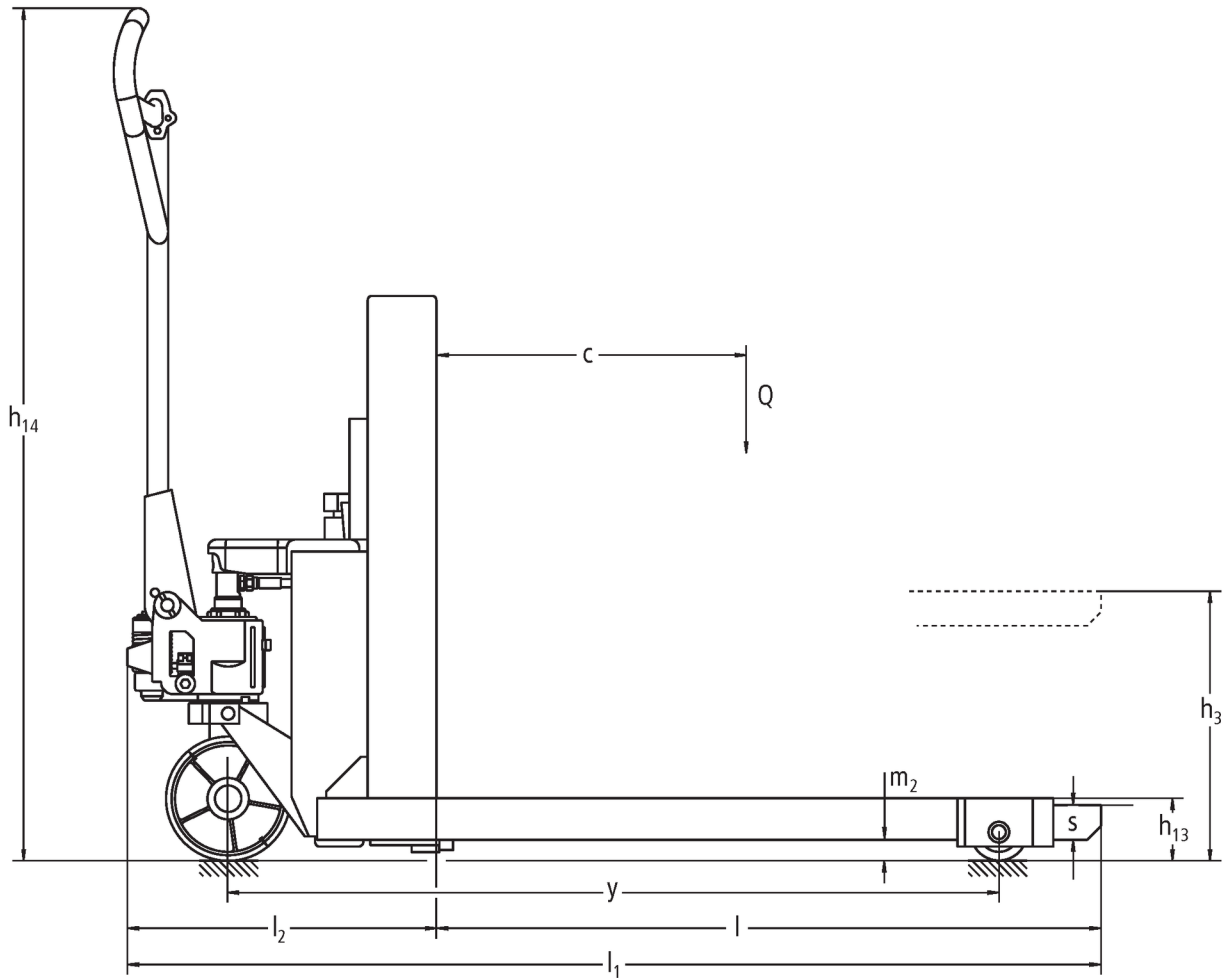

# Hand pallet truck

## AM V05

Lift height: 390 mm / Load capacity: 500 kg

**JUNGHEINRICH**

# VDI table

Stand-on: 11/2021

Characteristic	1.1	Manufacturer (abbreviated description)		Jungheinrich	
	1.2	Manufacturer's type designation		<b>AM V05</b>	
	1.3	Drive		Manual	
	1.4	Operation		Manual	
	1.5	Load capacity/load	Q	kg	500
	1.6	Load centre distance	c	mm	400
	1.9	Wheelbase	y	mm	1120
Weights	2.1	Service weight		kg	155
	2.2	Axle load laden front/rear		kg	320 / 325
	2.3	Axle load unladen front/rear		kg	101 / 54
Wheels/suspension system	3.1	Tyres			C-GN
	3.2	Tyre size, front			Ø 180 x 50
	3.3	Tyre size, rear			Ø 82 x 40
	3.5	Wheels, number front/back (x=driven)			2/2
	3.6	Tread width, front	b <sub>10</sub>	mm	122
	3.7	Tread width, rear	b <sub>11</sub>	mm	700
Basic dimensions	4.4	Lift (h <sub>3</sub> )	h <sub>3</sub>	mm	390
	4.15	Height, lowered	h <sub>13</sub>	mm	85
	4.19	Overall length	l <sub>1</sub>	mm	1405
	4.20	Length including fork shank	l <sub>2</sub>	mm	450
	4.21.1	Overall width	b <sub>1</sub>	mm	760
	4.22	Fork dimensions	s/e/l	mm	50 x 50 x 955
	4.25	Width across forks	b <sub>5</sub>	mm	140
	4.26	Width between support arms/loading areas	b <sub>4</sub>	mm	640
	4.32	Ground clearance centre of wheelbase	m <sub>2</sub>	mm	30
	4.34	Aisle width (pallet 1000x1200 sideways)	A <sub>st</sub>	mm	1805
	4.34.1	Aisle width (pallet 800x1200 length)	A <sub>st</sub>	mm	2005
	4.35	Turning radius	W <sub>a</sub>	mm	1425
Performance data	5.3	Lowering speed laden/unladen		m/s	0.09 / 0.05