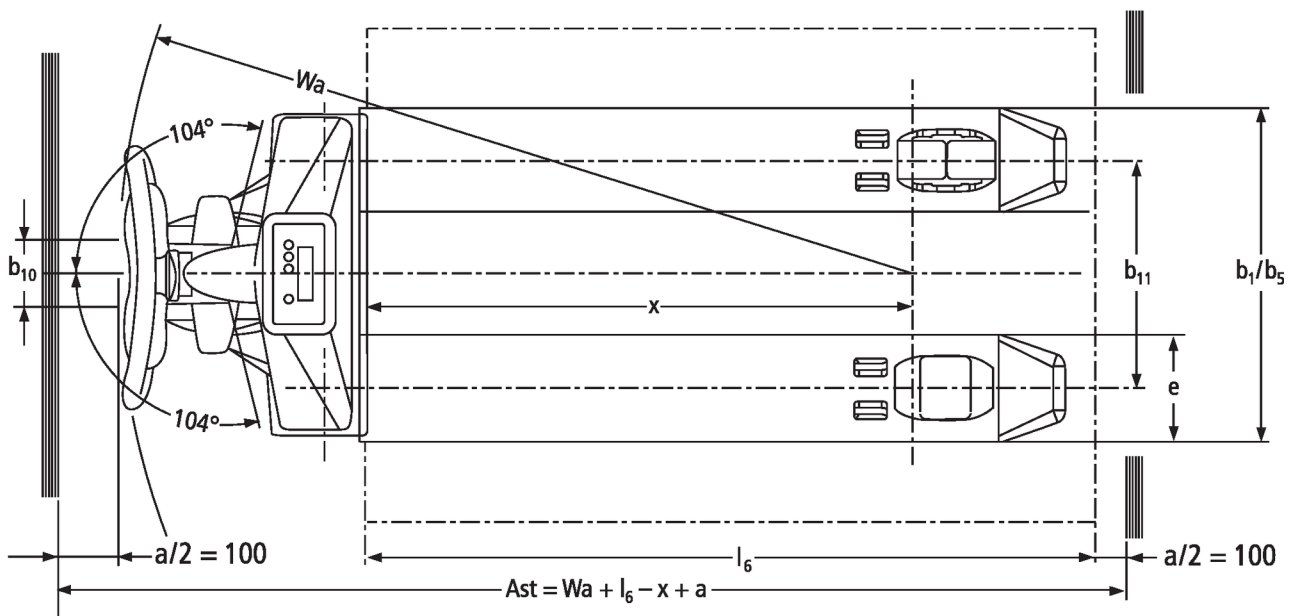

Hand pallet truck with scales **AMW 22 / 22p**

Lift height: 122 mm / Load capacity: 2200 kg

AMW 22 / 22p

VDI table

Stand-on: 11/2021

Characteristic	1.1	Manufacturer (abbreviated description)	Jungheinrich								
	1.2	Manufacturer's type designation	AMW 22			AMW 22p					
	1.3	Drive	Manual								
	1.4	Operation	Manual								
	1.5	Load capacity/load	Q	kg	2200						
	1.6	Load centre distance	c	mm	600						
	1.9	Wheelbase	y	mm	1110						
Weights	2.1	Service weight	kg	99			102				
	2.2	Axle load laden front/rear	kg	578 / 1721							
	2.3	Axle load unladen front/rear	kg	61 / 38							
Wheels/suspension system	3.1	Tyres		C-BV	V-GV	C-GV	V-BV	C-GV	C-BV	V-GV	V-BV
	3.2	Tyre size, front		∅ 170x50	∅ 170 x 50	∅ 170x50	∅ 170 x 50	∅ 170x50	∅ 170 x 50	∅ 170 x 50	∅ 170x50
	3.3	Tyre size, rear		∅ 82x96	∅ 82 x 96	∅ 82x96	∅ 82 x 96	∅ 82x96	∅ 82 x 96	∅ 82 x 96	∅ 82x96
	3.5	Wheels, number front/back (x=driven)		2/2							
	3.6	Tread width, front	b ₁₀	mm	109						
	3.7	Tread width, rear	b ₁₁	mm	370						
	Basic dimensions	4.4	Lift (h ₃)	h ₃	mm	122					
4.15		Height, lowered	h ₁₅	mm	86						
4.19		Overall length	l ₁	mm	1546						
4.20		Length including fork shank	l ₂	mm	396						
4.21.1		Overall width	b ₁	mm	540						
4.22		Fork dimensions	s/ e/l	mm	62 x 170 x 1150						
4.25		Width across forks	b ₅	mm	540						
4.32		Ground clearance centre of wheelbase	m ₂	mm	24						
4.34		Aisle width (pallet 1000x1200 sideways)	Ast	mm	1763						
4.34.1		Aisle width (pallet 800x1200 length)	Ast	mm	1813						
4.35		Turning radius	W _a	mm	1303						
Performance data	5.3	Lowering speed laden/unladen	m/s	0.09 / 0.02							
E-motor/ Electronics	6.4	Battery voltage/nominal capacity	V / Ah	-	12 / 1.2	-	12 / 1.2				

- This data sheet according to VDI guideline 2198 only states the technical values of the standard truck. Different tyres, other masts, additional equipment etc. may result in different values.

The German production facilities in
Norderstedt, Moosburg and Landsberg
are certified.