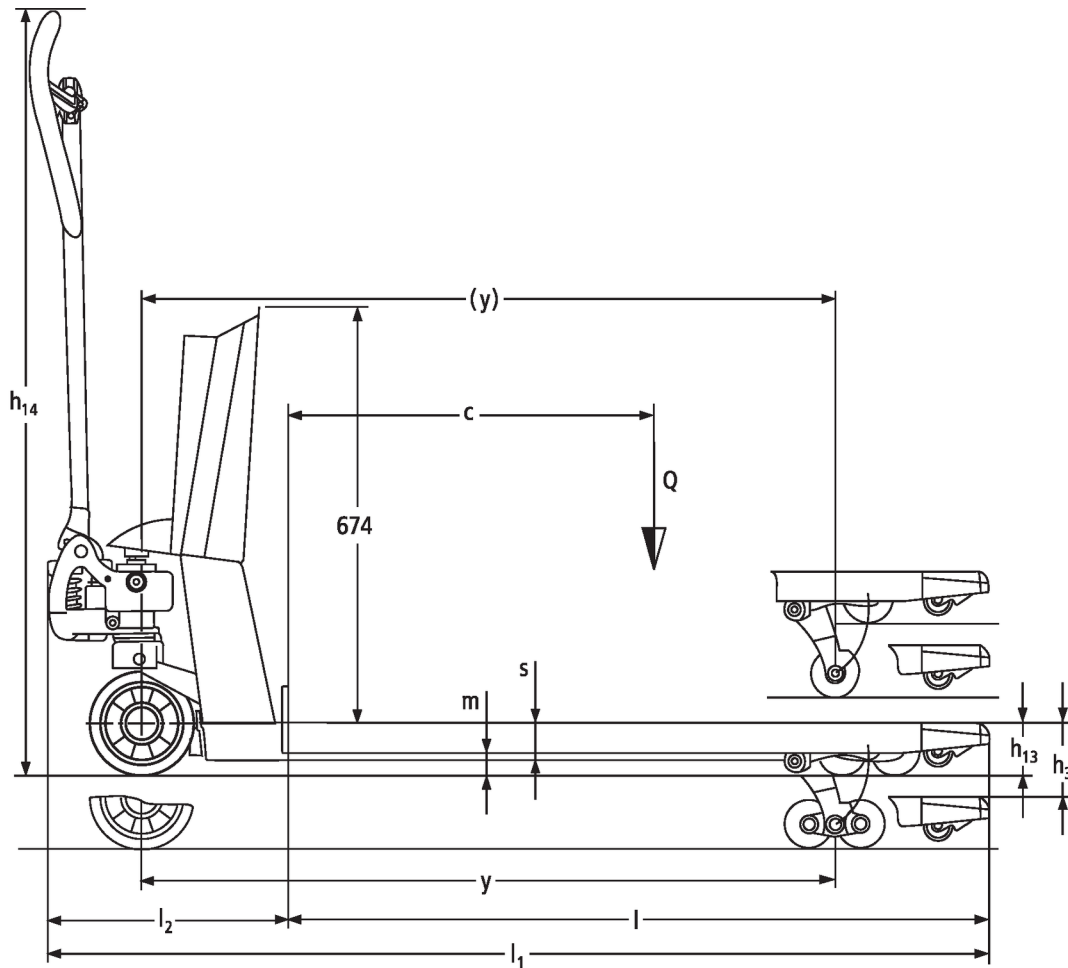

Hand pallet truck with scales **AMW 22 / 22p**

Lift height: 122 mm / Load capacity: 2200 kg

AMW 22 / 22p

VDI table

Stand-on: 11/2021

Characteristic	1.1	Manufacturer (abbreviated description)	Jungheinrich								
	1.2	Manufacturer's type designation	AMW 22			AMW 22p					
	1.3	Drive	Manual								
	1.4	Operation	Manual								
	1.5	Load capacity/load	Q	kg	2200						
	1.6	Load centre distance	c	mm	600						
	1.9	Wheelbase	y	mm	1110						
Weights	2.1	Service weight	kg	99			102				
	2.2	Axle load laden front/rear	kg	578 / 1721							
	2.3	Axle load unladen front/rear	kg	61 / 38							
Wheels/suspension system	3.1	Tyres		C-BV	V-GV	C-GV	V-BV	C-GV	C-BV	V-GV	V-BV
	3.2	Tyre size, front		∅ 170x50	∅ 170 x 50	∅ 170x50	∅ 170 x 50	∅ 170x50	∅ 170 x 50	∅ 170 x 50	∅ 170x50
	3.3	Tyre size, rear		∅ 82x96	∅ 82 x 96	∅ 82x96	∅ 82 x 96	∅ 82x96	∅ 82 x 96	∅ 82 x 96	∅ 82x96
	3.5	Wheels, number front/back (x=driven)		2/2							
	3.6	Tread width, front	b ₁₀	mm	109						
	3.7	Tread width, rear	b ₁₁	mm	370						
	Basic dimensions	4.4	Lift (h ₃)	h ₃	mm	122					
4.15		Height, lowered	h ₁₅	mm	86						
4.19		Overall length	l ₁	mm	1546						
4.20		Length including fork shank	l ₂	mm	396						
4.21.1		Overall width	b ₁	mm	540						
4.22		Fork dimensions	s/ e/l	mm	62 x 170 x 1150						
4.25		Width across forks	b ₅	mm	540						
4.32		Ground clearance centre of wheelbase	m ₂	mm	24						
4.34		Aisle width (pallet 1000x1200 sideways)	Ast	mm	1763						
4.34.1		Aisle width (pallet 800x1200 length)	Ast	mm	1813						
4.35		Turning radius	W _a	mm	1303						
Performance data	5.3	Lowering speed laden/unladen	m/s	0.09 / 0.02							
E-motor/ Electronics	6.4	Battery voltage/nominal capacity	V / Ah	-	12 / 1.2	-	12 / 1.2				